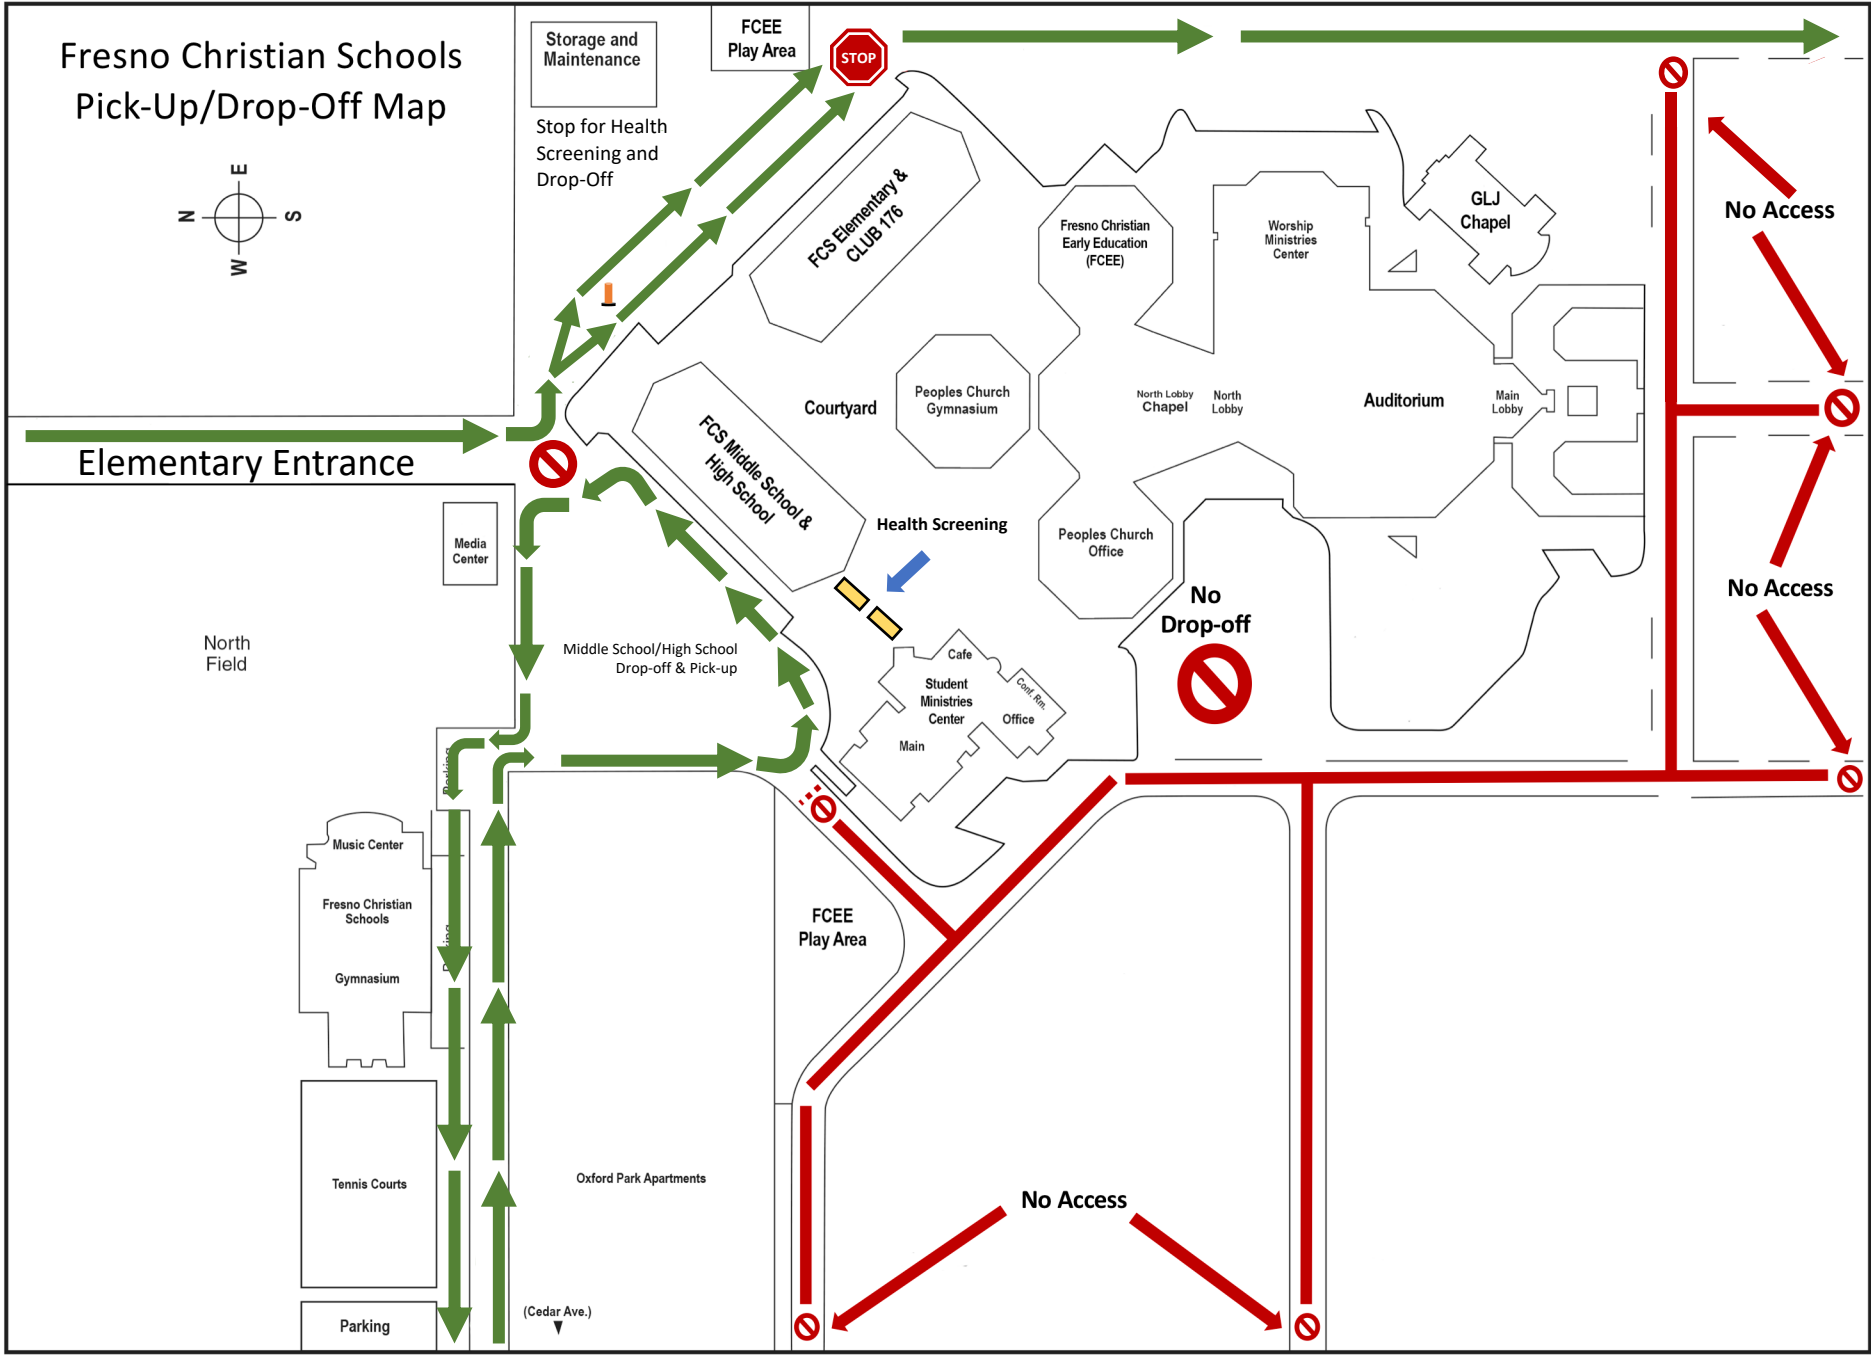

# Fresno Christian Schools Pick-Up/Drop-Off Map

Alluvial Ave.

Middle School/High School

Cedar Ave.